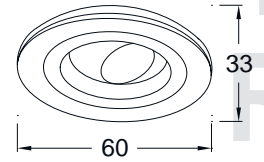

LED Downlight

LUMITRON

ITDL - 94

Power LED 1x3W

ITDL - 95

Power LED 1x3W

ITDL - 96

Power LED 6x3W