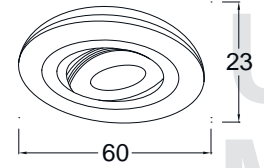

LED Downlight

LUMITRON

ITDL - 94

Power LED 1x3W

ITDL - 95

Power LED 1x3W

ITDL - 96

Power LED 6x3W