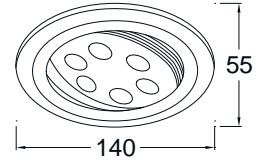

LED Downlight

LUMITRON

ITDL - 94

Power LED 1x3W

ITDL - 95

Power LED 1x3W

ITDL - 96

Power LED 6x3W