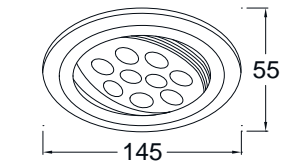

LED Downlight

LUMITRON

ITDL - 94

Power LED 1x3W

ITDL - 95

Power LED 1x3W

ITDL - 96

Power LED 6x3W